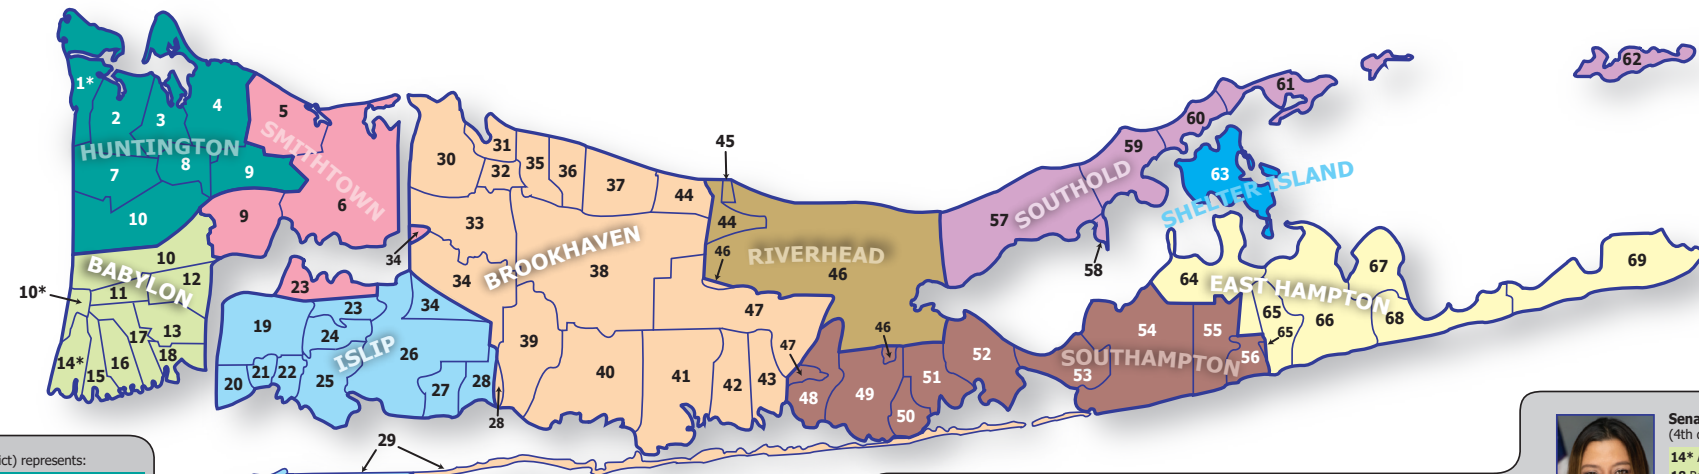

Suffolk County School District Delegate Facemap 2024

December 21, 2023

MEMBERS OF CONGRESS

Congressman Nick LaLota (R) (1st district) represents:

68 Amagansett UFSD	4 Northport-East Northport UFSD
55 Bridgehampton UFSD	61 Oysterponds UFSD
1* Cold Spring Harbor CSD	31 Port Jefferson UFSD
9 Comack UFSD	50 Quogue UFSD
9 Comack UFSD	48 Remsenburg-Speonk UFSD
32 Comsewogue UFSD	46 Riverhead CSD
66 East Hampton UFSD	46 Riverhead CSD
51 East Quogue	46 Riverhead CSD
47 Eastport-South Manor	37 Rocky Point UFSD
47 Eastport-South Manor	34 Sachem CSD
8 Elwood UFSD	34 Sachem CSD
29 Fire Island UFSD	34 Sachem CSD
29 Fire Island UFSD	64 Sag Harbor UFSD
60 Fishers Island UFSD	56 Sagaponack Common SD
60 Greenport UFSD	63 Shelter Island UFSD
10 Half Hollow Hills CSD	44 Shoreham-Wading River CSD
10 Half Hollow Hills CSD	44 Shoreham-Wading River CSD
52 Hampton Bays UFSD	6 Smithtown CSD
3 Harborfields CSD	40 South Country CSD
23 Hauppauge UFSD	7 South Huntington UFSD
23 Hauppauge UFSD	54 Southampton UFSD
2 Huntington UFSD	59 Southold UFSD
5 Kings Park CSD	67 Springs UFSD
45 Little Flower UFSD	30 Three Village CSD
38 Longwood CSD	53 Tuckahoe Common SD
57 Mattituck-Cutchogue UFSD	65 Wainscott Common SD
33 Middle Country CSD	65 Wainscott Common SD
36 Miller Place UFSD	49 Westhampton Beach UFSD
69 Montauk UFSD	
35 Mount Sinai UFSD	
58 New Suffolk Common SD	

Congressman Andrew Garbarino (R) (2nd district) represents:

14* Amityville UFSD	10 Half Hollow Hills CSD
18 Babylon UFSD	23 Hauppauge UFSD
21 Bay Shore UFSD	23 Hauppauge UFSD
28 Bayport-Blue Point UFSD	22 Islip UFSD
28 Bayport-Blue Point UFSD	16 Lindenhurst UFSD
19 Brentwood UFSD	38 Longwood CSD
42 Center Moriches UFSD	13 North Babylon UFSD
42 Central Islip UFSD	39 Patchogue-Medford UFSD
26 Connetquot CSD	46 Riverhead CSD
15 Copiague UFSD	46 Riverhead CSD
12 Deer Park UFSD	46 Riverhead CSD
66 East Hampton UFSD	34 Sachem CSD
25 East Islip UFSD	34 Sachem CSD
43 East Moriches UFSD	34 Sachem CSD
47 Eastport-South Manor UFSD	27 Sayville UFSD
47 Eastport-South Manor UFSD	40 South Country CSD
10* Farmingdale UFSD	17 West Babylon UFSD
29 Fire Island UFSD	20 West Islip UFSD
29 Fire Island UFSD	41 William Floyd UFSD
10 Half Hollow Hills CSD	11 Wyandanch UFSD

Third Congressional District

1* Cold Spring Harbor CSD
10* Farmingdale UFSD